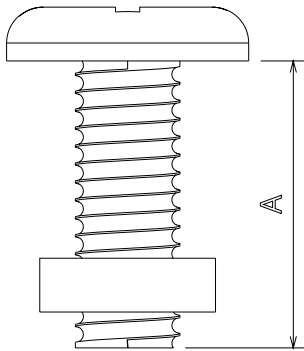

PRODUCT CODE: RB616
ROOFING BOLT & NUT

DESCRIPTION

M6 x 16mm Roofing Bolt c/w M6 Flat Nut

FINISH

BZP

MATERIAL

Steel

PACKAGING

Packed in qty 200

ADDITIONAL NOTES

Each roofing bolt is supplied c/w M6 flat nut

Front view

CODE	TYPE	A
RB612	M6	12
RB616	M6	16
RB620	M6	20
RB625	M6	25
RB630	M6	30
RB635	M6	35
RB640	M6	40
RB650	M6	50